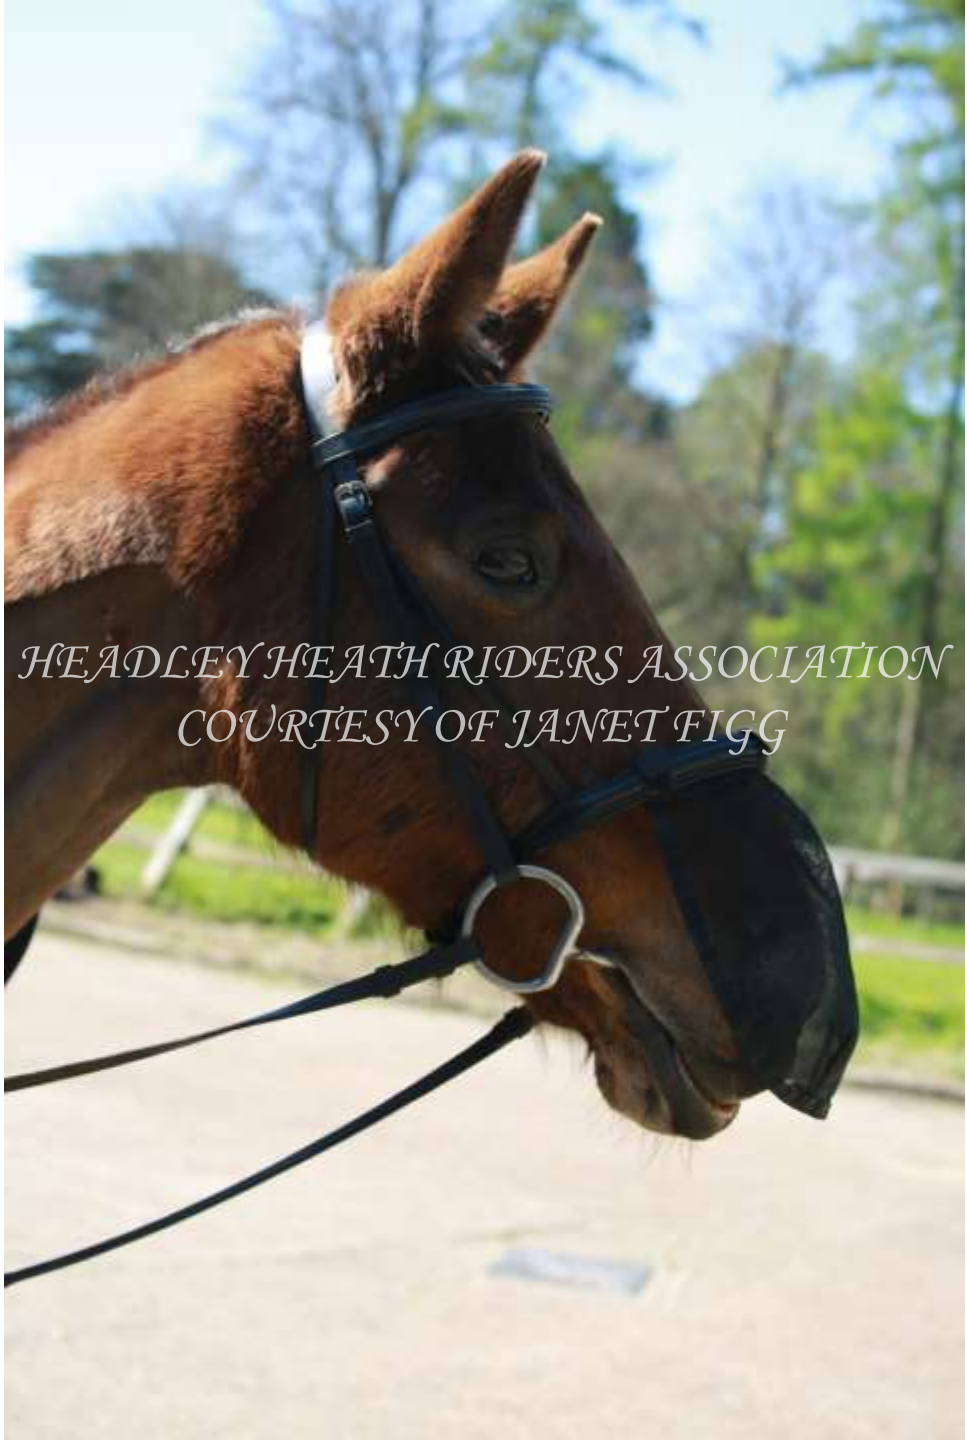

*HEADLEY HEATH RIDERS ASSOCIATION
COURTESY OF JANET FIGG*